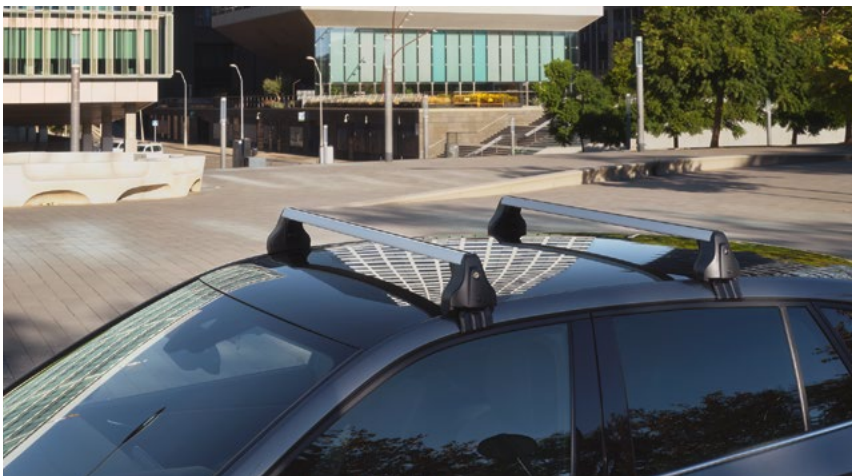

000 071 129AC

ŠKODA Genuine Accessories

Ski and snowboard rack

000 071 129AA

ŠKODA Genuine Accessories

**Assembly
manual**

Basic roof rack

657 071 126