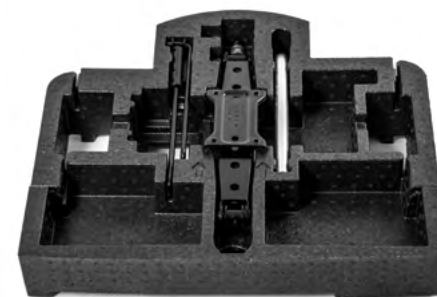

Spare wheel set
5E3 093 860B

ŠKODA Genuine Accessories