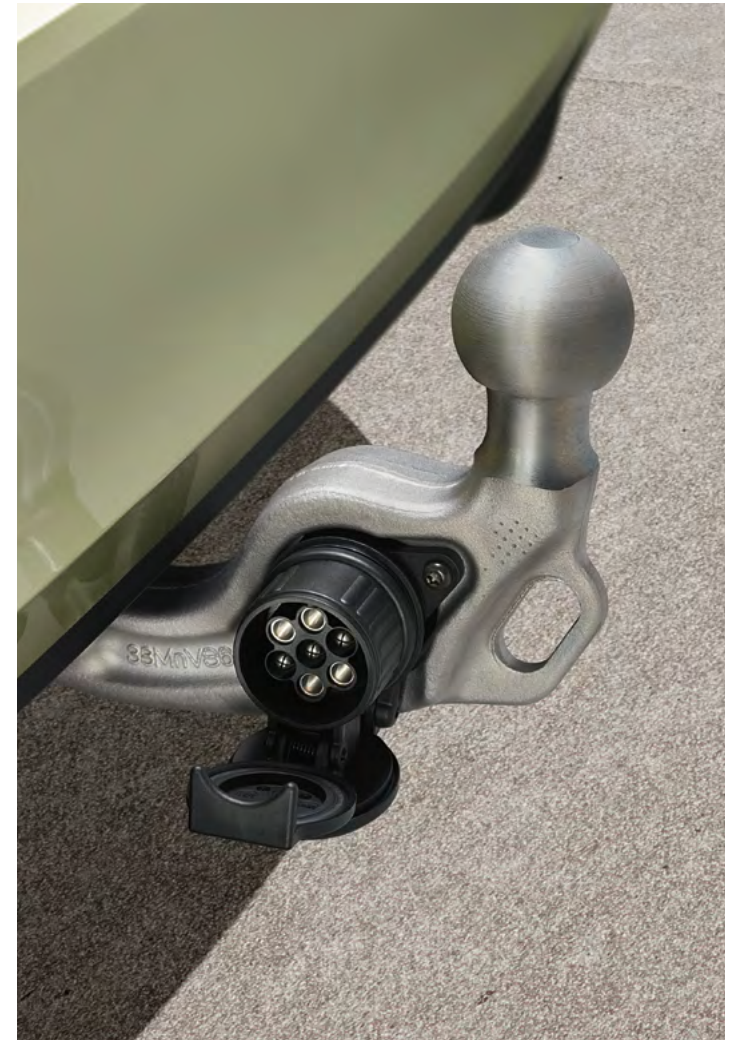

Foldable towbar – available soon†

- › For vehicles with towbar preparation (3PO 092 160)
- › iV, for vehicles with towbar preparation (3PO 092 160A)

ŠKODA Genuine Accessories

Detachable towbar – available soon†

- › For vehicles with towbar preparation (3PO 092 155)
- › iV, for vehicles with towbar preparation (3PO 092 155A)

ŠKODA Genuine Accessories

Towbar adapter – from 13-pin to 7-pin socket – available soon†

EAZ 000 001A

ŠKODA Genuine Accessories

* please speak to your retailer for up to date information on towing accessories.

† Speak to your retailer for latest information on release date.